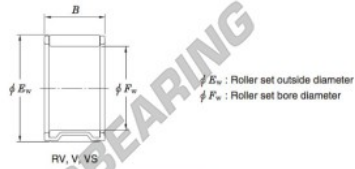

Nadellager RV324221-1-JTEKT - RV324221-1-JTEKT

<https://www.123kugellager.de/kugellager-gehauselager/nadellager/radial/rv324221-1-jtekt>

Needle roller and cage assemblies Koyo

Boundary dimensions (mm)			Basic load ratings (kN)		Limiting speeds (min ⁻¹)	Bearing No.	Special series (Cage)	[Outer] Mass (g)
F_w	E_w	B	C_r	C_{10}	Oil lub.			
32	42	20.5	33.5	42.2	14 000	RV324221-1	—	64