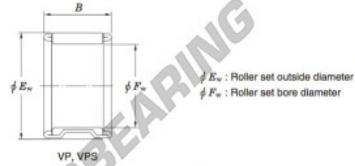

Nadelkränze 32VP3820A-JTEKT - 32VP3820A-JTEKT

<https://www.123kugellager.de/kugellager-gehauselager/nadellager/nadelkranze/32vp3820a-jtekt>

Needle roller and cage assemblies Koyo

Boundary dimensions (mm)			Basic load ratings (kN)		Limiting speeds (min ⁻¹)	Bearing No.	Special series (Cage)	[Outer] Mass (g)
F_w	E_w	B	C_r	C_0	Oil lub.			
32	38	20	24.9	40.5	14 000	32VP3820A	Welded	27