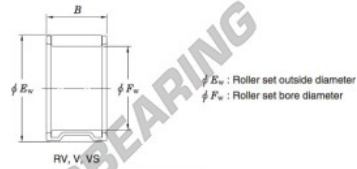

Nadellager RV223230-JTEKT - RV223230-JTEKT

<https://www.123kugellager.de/kugellager-gehauselager/nadellager/radial/rv223230-jtekt>

Needle roller and cage assemblies Koyo

Boundary dimensions (mm)			Basic load ratings (kN)		Limiting speeds (min ⁻¹)	Bearing No.	Special series (Cage)	[Outer] Mass (g)
F_w	E_w	B	C_r	C_0	Oil lub.			
22	32	30	40.4	48.9	19 000	RV223230	—	62