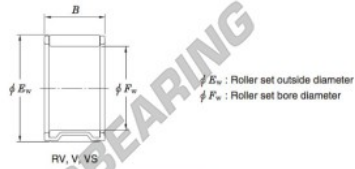

Nadellager RV223020-1-JTEKT - RV223020-1-JTEKT

<https://www.123kugellager.de/kugellager-gehauselager/nadellager/radial/rv223020-1-jtekt>

Needle roller and cage assemblies Koyo

Boundary dimensions (mm)			Basic load ratings (kN)		Limiting speeds (min ⁻¹)	Bearing No.	Special series (Cage)	[Outer] Mass (g)
F_w	E_w	B	C_r	C_{10}	Oil lub.			
22	30	20	24.1	28.8	19 000	RV223020-1	—	31