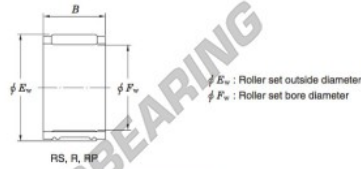

Nadellager RS22-17-JTEKT - RS22-17-JTEKT

<https://www.123kugellager.de/kugellager-gehauselager/nadellager/radial/rs22-17-jtekt>

Needle roller and cage assemblies Koyo

| Boundary dimensions (mm) | | | Basic load ratings (kN) | | | Limiting speeds (min ⁻¹) | Bearing No. | Special series (Cage) | [Outer] Mass (g) |
|--------------------------|-------|-----|-------------------------|----------|----------|--------------------------------------|-------------|-----------------------|------------------|
| F_w | E_w | B | C_r | C_{10} | Oil lub. | | | | |
| 22 | 28 | 17 | 16.1 | 20.7 | 20 000 | RS22/17 | — | 22 | |

PRODUKTMERKMALE

| | |
|------------------|---------------|
| Marke | JTEKT |
| N° Ean13 | 4549250045783 |
| Innendurchmesser | 22 mm |
| Außendurchmesser | 28 mm |
| Dicke | 17 mm |
| Gewicht | 22 g |
| Verpackung | 1 |