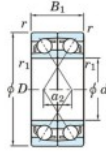

Rillenkugellager einreihig 7910-CDF-FY-JTEKT - 7910-CDF-FY-KOYO

<https://www.123kugellager.de/kugellager-gehauselager/rillenkugellager/einreihig/7910-cdf-fy-koyo>

Boundary dimensions

Angular ball bearings Face to face (DF)

Bearing No.	Boundary dimensions(mm)				Basic load ratings(kN)		Fatigue load limit(kN)	factor	Limiting speeds(min-1)
	d	D	B	r1 (min)	r2 (min)	Cr			
7910CDF FY	50	72	24	0.6	-	35.4	31.4	1.7	16.2 Grease lub.