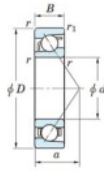

Rillenkugellager einreihig 7236-B-FY-JTEKT - 7236-B-FY-KOYO

<https://www.123kugellager.de/kugellager-gehauselager/rillenkugellager/einreihig/7236-b-fy-koyo>

Boundary dimensions

Single row angular bearing

Bearing No.	Boundary dimensions(mm)					Basic load ratings(kN)		Fatigue load limit(kN)		factor	Limiting speeds(min-1) Grease lub.
	d	D	B	r(mm)	r1(mm)	Cr	Cor	Cu	Sp		
7236B FY	180	320	52	4	1.5	331	329	10.7	-	-	1600