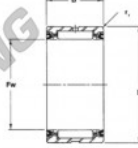

Nadelhülsenlager SJ8517-SS-RBC - SJ8517-SS-RBC

<https://www.123kugellager.de/kugellager-gehauselager/nadellager/nadelhulsenlager/sj8517-ss-rbc>

Precision Ground Heavy Duty Needle Roller Bearings with Seals

All dimensions in inches.

PRODUKTMERKMALE

Marke	RBC
N° Ean13	3663952531700
Innendurchmesser	76.2 mm
Außendurchmesser	95.25 mm
Dicke	44.45 mm
Gewicht	712 g
Verpackung	1

kontakt@123kugellager.de

0800 001 076 6

CRT4 de Lesquin 60 Rue Du Haut De Sainghin 59273 Fretin FRANCE