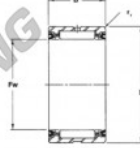

Nadelhülsenlager SJ8447-SS-RBC - SJ8447-SS-RBC

<https://www.123kugellager.de/kugellager-gehauselager/nadellager/nadelhulsenlager/sj8447-ss-rbc>

Precision Ground Heavy Duty Needle Roller Bearings with Seals 

BEARING PART NUMBER	Pw Inside Diameter			D Outside Diameter		B	r	r ₁	Approx. Weight (lbs.)	Housing Shoulder Dia. (inches)	Dynamic Capacity C (lbs.)	Static Capacity C ₀ (lbs.)
	Nominal	Min.	Max.	Max.	Min.	+0.00 -0.00	Max.	Max.				
SJ 8447 SS	2 1/2	2.5011	2.5021	3.2500	3.2494	1.750	.08	1.38	2.78	15,800	36,400	

Limits (mm)	Recommended Shaft Diameter				Recommended Housing Bore				BEARING PART NUMBER	
	ISO H6, use with H7 fit		ISO H8, use with N7 fit		Slip Fit ISO H7		Press Fit ISO N7			
	Min.	Max.	Min.	Max.	Min.	Max.	Min.	Max.		
1,500	2,500	2,499	2,498	2,498	3,250	3,251	.0010	3,249	3,249	SJ 8447 SS

All dimensions in inches.

PRODUKTMERKMALE

Marke	RBC
N° Ean13	3663952531663
Innendurchmesser	63.5 mm
Außendurchmesser	82.55 mm
Dicke	44.45 mm
Gewicht	626 g
Verpackung	1

kontakt@123kugellager.de

0800 001 076 6