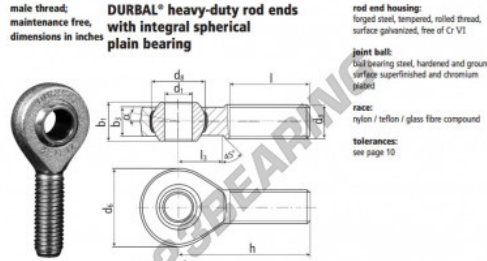

Winkelgelenke SA

BEM1-1-21-501-DURBAL - BEM1-1-21-501-DURBAL

<https://www.123kugellager.de/kugellager-gehauselager/gelenkkopfe-gelenklager/sa/bem1-1-21-501-durbal>

BEM1/1-21-501

male thread; maintenance free, dimensions in inches

DURBAL® heavy-duty rod ends with integral spherical plain bearing

rod end housing: forged steel, tempered, rolled thread, surface galvanized, free of Cr VI

joint ball: ball bearing steel, hardened and ground, surface superfinished and chromium plated

race: nylon / teflon / glass fibre compound

tolerances: see page 10

order number		measurements [inches]						
type	right hand thread / left hand thread	d ₁	d ₂ class 2	d ₃	d ₄	h ₁	h ₂	
BEM 1/1 -21	-501	1.000	1.0000-14 UNS	2.362	1.688	1.220	.866	
		measurements [inches]				weight	basic load rating	
type	h	l	l ₃	α ₁ [°] [°]	α ₂ [°] [°]	(kg)	C (N)	C ₀ (N)
BEM 1/1	3.720	2.244	1.200	15,5	10,0	0,562	45350	113380

PRODUKTMERKMALE

Marke	DURBAL
N° Ean13	3663952510507
Innendurchmesser	25.4 mm
Außendurchmesser	59.99 mm
Dicke	30.99 mm
Typ	-
Gewicht	562 g
Gewinde	-
Schmierung	-
Verpackung	-

kontakt@123kugellager.de

0800 001 076 6