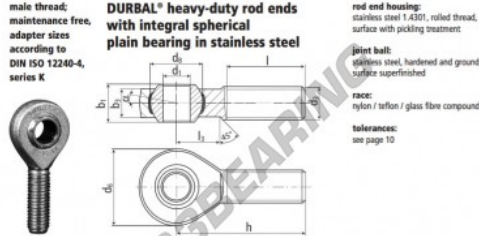

Winkelgelenke SA BEM20-60-501-DURBAL - BEM20-60-501-DURBAL

<https://www.123kugellager.de/kugellager-gehauselager/gelenkkopfe-gelenklager/sa/bem20-60-501-durbal>

BEM20-60-501

**DURBAL® heavy-duty rod ends
with integral spherical
plain bearing in stainless steel**

race:
nylon / teflon / glass fibre compound

tolerances:
see page 10

order number		measurements [mm]					weight		basic load rating	
type	right-hand thread	d₁	d₂	d₃	d₄	b₁	b₂	dyn	stat.	
BEM 20 -60	-501	20	M 20 x 1,5	50	34,87	25	18,0			
measurements [mm]		weight		basic load rating						
type	h	l	l₁	α₁¹ [°]	α₂¹ [°]	[kg]	C	C₀	C₁₀	
BEM 20	78	47	28	14,5	9,0	0,327	18960		54800	

PRODUKTMERKMALE

Marke	DURBAL
N° Ean13	3663952509839
Innendurchmesser	20 mm
Außendurchmesser	50 mm
Dicke	25 mm
Typ	-
Gewicht	327 g
Gewinde	-
Schmierung	-
Verpackung	-

kontakt@123kugellager.de

0800 001 076 6

CRT4 de Lesquin 60 Rue Du Haut De Sainghin 59273 Fretin FRANCE