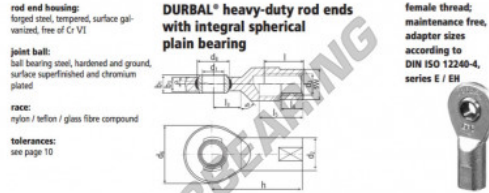

Gelenkköpfe SI

EF20-20-502-DURBAL - EF20-20-502-DURBAL

<https://www.123kugellager.de/kugellager-gehauselager/gelenkkopfe-gelenklager/si/ef20-20-502-durbal>

EF20-20-502

DURBAL® heavy-duty rod ends with integral spherical plain bearing

order number		measurements [mm]											
type	right-hand thread	d₁	d₂	d₃	d₄	d₅	d₆	d₇	d₈	b₁	b₂	b₃	h
EF 20	-20	-502	20	28	M 20 x 1,5	51	29,0	16	12	77			
measurements [mm]		weight		basic load rating									
type	l	l₃	l₄	l₅	SW	α₁¹ [°]	α₂¹ [°]	kg	C	C₀	stat.	stat.	
EF 20	33	23			24	9,0	4,5	0,290	25200			76700	

PRODUKTMERKMALE

Marke	DURBAL
N° Ean13	3663952508474
Innendurchmesser	20 mm
Innendurchmesser	0.787" inch
Außendurchmesser	51 mm
Außendurchmesser	2.008" inch
Dicke	16 mm
Dicke	0.63" inch
Typ	SI
Gewicht	290 g
Gewinde	Linksgewinde
Schmierung	ohne
Verpackung	1

kontakt@123kugellager.de

0800 001 076 6

CRT4 de Lesquin 60 Rue Du Haut De Sainghin 59273 Fretin FRANCE