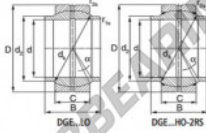

Gelenklager GEG

GE25-LO-DURBAL - GE25-LO-DURBAL

<https://www.123kugellager.de/kugellager-gehauselager/gelenkkopfe-gelenklager/geg/ge25-lo-durbal>

GE25-LO

Sliding combination: steel / steel

Lubrication: lubrication required

order number	measurement [mm]				
	d	B	C	d₁ min	D
GE 25 LO	25	25	16	30,0	42

type	measurement [mm]		d₁	r₁	load rating C₁₀ [N]	weight [kg]
	r₁₅ min	r₂₅ min				
GE 25 LO	0,6	0,6	35,5	4	240	0,120

PRODUKTMERKMALE

Marke	DURBAL
N° Ean13	3663952506401
Innendurchmesser	25 mm
Außendurchmesser	42 mm
Dicke	16 mm
Typ	GEG
Gewicht	120 g
Schmierung	mit
Verpackung	1

kontakt@123kugellager.de

0800 001 076 6

CRT4 de Lesquin 60 Rue Du Haut De Sainghin 59273 Fretin FRANCE