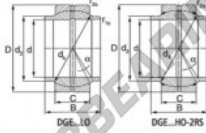

Gelenklager GEG GE25-LO-DURBAL - GE25-LO-DURBAL

<https://www.123kugellager.de/kugellager-gehauselager/gelenkkopfe-gelenklager/geg/ge25-lo-durbal>

GE25-LO

Sliding combination: steel / steel

Lubrication: lubrication required

order number	measurement [mm]				
	d	B	C	d₁ min	D
GE 25 LO	25	25	16	30,0	42

type	measurement [mm]			d₁	r₁	load rating C₁₀ [N]	weight [kg]
	r₁₅ min	r₂₅ min	d₂				
GE 25 LO	0,6	0,6	35,5	4	240	0,120	

PRODUKTMERKMALE

Marke	DURBAL
N° Ean13	3663952506401
Innendurchmesser	25 mm
Außendurchmesser	42 mm
Dicke	16 mm
Typ	GEG
Gewicht	120 g
Schmierung	mit
Verpackung	1

kontakt@123kugellager.de

0800 001 076 6

CRT4 de Lesquin 60 Rue Du Haut De Sainghin 59273 Fretin FRANCE