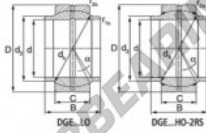

Gelenklager GEG

GE12-LO-DURBAL - GE12-LO-DURBAL

<https://www.123kugellager.de/kugellager-gehauselager/gelenkkopfe-gelenklager/geg/ge12-lo-durbal>

GE12-LO

Sliding combination: steel / steel

Lubrication: lubrication required

order number	d	B	C	d₂ min	D
GE 12 LO	12	12	7	15,5	22

type	measurement [mm]		d₂	r₁	load rating C₁₀ [N]	weight [kg]
	r₁ min	r₂ min				
GE 12 LO	0,3	0,3	18,0	4	53	0,022

PRODUKTMERKMALE

Marke	DURBAL
N° Ean13	3663952506364
Innendurchmesser	12 mm
Außendurchmesser	22 mm
Dicke	7 mm
Typ	GEG
Gewicht	22 g
Schmierung	mit
Verpackung	-
Standard	Ohne Standard

kontakt@123kugellager.de

0800 001 076 6

CRT4 de Lesquin 60 Rue Du Haut De Sainghin 59273 Fretin FRANCE