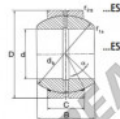

Gelenklager GEG

GEG120-ES-DURBAL - GEG120-ES-DURBAL

<https://www.123kugellager.de/kugellager-gehauselager/gelenkkopfe-gelenklager/geg/geg120-es-durbal>

GEG120-ES

Sliding combination: steel / steel

Lubrication: lubrication required

order number	measurement [mm]			
type	d	B	C	D
GEG 120 ES	120	115	70	210

type	r1s min	r2s min	d4	$\frac{d}{D}$	load rating C_0 [kN]	weight [kg]
GEG ES / GEG 120 ES-2RS	1,0	1,0	180,0	16	5400,0	15,00

PRODUKTMERKMALE

Marke	DURBAL
N° Ean13	3663952506333
Innendurchmesser	120 mm
Außendurchmesser	210 mm
Dicke	70 mm
Typ	GEG
Gewicht	15000 g
Gewinde	NA
Schmierung	mit
Verpackung	1
Standard	Ohne Standard

kontakt@123kugellager.de

0800 001 076 6

CRT4 de Lesquin 60 Rue Du Haut De Sainghin 59273 Fretin FRANCE