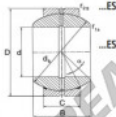

Gelenklager GEG

GEG110-ES-DURBAL - GEG110-ES-DURBAL

<https://www.123kugellager.de/kugellager-gehauselager/gelenkkopfe-gelenklager/geg/geg110-es-durbal>

GEG110-ES

Sliding combination: steel / steel

Lubrication: lubrication required

order number	measurement [mm]			
type	d	B	C	D
GEG 110 ES	110	100	70	180

type	r1s min	r2s min	d4	$\frac{B}{d}$	load rating C_0 [kN]	weight [kg]
GEG ES / GEG 110 ES-2RS	1,0	1,0	160,0	11	4750,0	11,00

PRODUKTMERKMALE

Marke	DURBAL
N° Ean13	3663952506289
Innendurchmesser	110 mm
Innendurchmesser	4.331" inch
Außendurchmesser	180 mm
Außendurchmesser	7.087" inch
Dicke	70 mm
Dicke	2.756" inch
Typ	GEG
Gewicht	11000 g
Gewinde	NA
Schmierung	mit
Verpackung	1
Standard	Ohne Standard

kontakt@123kugellager.de

0800 001 076 6

CRT4 de Lesquin 60 Rue Du Haut De Sainghin 59273 Fretin FRANCE