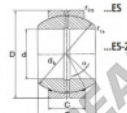

Gelenklager GEG

GEG100-ES-DURBAL - DGE100-ES-DURBAL

<https://www.123kugellager.de/kugellager-gehauselager/gelenkkopfe-gelenklager/geg/dgeg100-es-durbal>

GEG100-ES

Sliding combination: steel / steel

Lubrication: lubrication required

order number	measurement [mm]			
type	d	B	C	D
GEG 100 ES	100	85	55	160

type	r1s min	r2s min	d4	α [°]	load rating C_0 [kN]	weight [kg]
GEG ES / GEG 100 ES-2RS	1,0	1,0	140,0	14	3250,0	5,90

PRODUKTMERKMALE

Marke	DURBAL
N° Ean13	3663952506258
Innendurchmesser	100 mm
Außendurchmesser	160 mm
Dicke	55 mm
Typ	GEG
Gewicht	5900 g
Gewinde	NA
Schmierung	mit
Verpackung	1
Standard	Ohne Standard

kontakt@123kugellager.de

0800 001 076 6

CRT4 de Lesquin 60 Rue Du Haut De Sainghin 59273 Fretin FRANCE