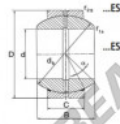

Gelenklager GEG

GEG100-ES-DURBAL - GEG100-ES-DURBAL

<https://www.123kugellager.de/kugellager-gehauselager/gelenkkopfe-gelenklager/geg/geg100-es-durbal>

GEG100-ES

Sliding combination: steel / steel

Lubrication: lubrication required

order number	type	d	B	C	D
GEG 100 ES		100	85	55	160

type	r1s min	r2s min	d4	α [°]	load rating C_0 [kN]	weight [kg]
GEG ES / GEG 100 ES-2RS	1,0	1,0	140,0	14	3250,0	5,90

PRODUKTMERKMALE

Marke	DURBAL
N° Ean13	3663952506258
Innendurchmesser	100 mm
Außendurchmesser	160 mm
Dicke	55 mm
Typ	GEG
Gewicht	5900 g
Gewinde	NA
Schmierung	mit
Verpackung	1
Standard	Ohne Standard

kontakt@123kugellager.de

0800 001 076 6

CRT4 de Lesquin 60 Rue Du Haut De Sainghin 59273 Fretin FRANCE