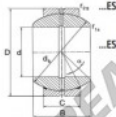

Gelenklager GEG

GEG100-ES-2RS-DURBAL - GEG100-ES-2RS-DURBAL

<https://www.123kugellager.de/kugellager-gehauselager/gelenkkopfe-gelenklager/geg/geg100-es-2rs-durbal>

GEG100-ES-2RS

Sliding combination: steel / steel

Lubrication: lubrication required

order number	measurement [mm]			
type	d	B	C	D
GEG 100 ES-2RS	100	85	55	160

type	r1s min	r2s min	d4	$\frac{d}{D}$	load rating C_0 [kN]	weight [kg]
GEG ES / GEG 100 ES-2RS	1,0	1,0	140,0	14	3250,0	5,90

PRODUKTMERKMALE

Marke	DURBAL
N° Ean13	3663952506241
Innendurchmesser	100 mm
Außendurchmesser	160 mm
Dicke	55 mm
Typ	GEG
Gewicht	5900 g
Gewinde	NA
Schmierung	mit
Verpackung	1
Standard	Ohne Standard

kontakt@123kugellager.de

0800 001 076 6

CRT4 de Lesquin 60 Rue Du Haut De Sainghin 59273 Fretin FRANCE