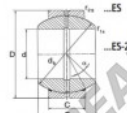

Gelenklager GEG

GEG90-ES-2RS-DURBAL - GEG90-ES-2RS-DURBAL

<https://www.123kugellager.de/kugellager-gehauselager/gelenkkopfe-gelenklager/geg/geg90-es-2rs-durbal>

GEG90-ES-2RS

Sliding combination: steel / steel

Lubrication: lubrication required

order number	measurement [mm]			
type	d	B	C	D
GEG 90 ES-2RS	90	85	55	150

type	r1s min	r2s min	d4	n	load rating C₉₀ [kN]	weight [kg]
GEG ES / GEG 90 ES-2RS	1,0	1,0	130,0	15	3050,0	5,40

PRODUKTMERKMALE

Marke	DURBAL
N° Ean13	3663952506210
Innendurchmesser	90 mm
Außendurchmesser	150 mm
Dicke	55 mm
Typ	GEG
Gewicht	5400 g
Gewinde	NA
Schmierung	mit
Verpackung	1
Standard	Ohne Standard

kontakt@123kugellager.de

0800 001 076 6

CRT4 de Lesquin 60 Rue Du Haut De Sainghin 59273 Fretin FRANCE