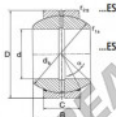

Gelenklager GEG

GEG80-ES-DURBAL - GEG80-ES-DURBAL

<https://www.123kugellager.de/kugellager-gehauselager/gelenkkopfe-gelenklager/geg/geg80-es-durbal>

GEG80-ES

Sliding combination: steel / steel

Lubrication: lubrication required

order number	type	d	ø	C	D
GEG 80 ES		80	75	50	130

type	r1s min	r2s min	d4	α [°]	load rating C₀ [kN]	weight [kg]
GEG ES / GEG 80 ES-2RS	1,0	1,0	115,0	14	2450,0	3,50

PRODUKTMERKMALE

Marke	DURBAL
N° Ean13	3663952506173
Innendurchmesser	80 mm
Außendurchmesser	130 mm
Dicke	50 mm
Typ	GEG
Gewicht	3500 g
Gewinde	NA
Schmierung	mit
Verpackung	1
Standard	Ohne Standard

kontakt@123kugellager.de

0800 001 076 6

CRT4 de Lesquin 60 Rue Du Haut De Sainghin 59273 Fretin FRANCE