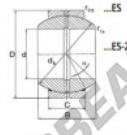

Gelenklager GEG

GEG80-ES-2RS-DURBAL - DGE80-ES-2RS-DURBAL

<https://www.123kugellager.de/kugellager-gehauselager/gelenkkopfe-gelenklager/geg/dgeg80-es-2rs-durbal>

GEG80-ES-2RS

Sliding combination: steel / steel

Lubrication: lubrication required

order number	measurement [mm]			
type	d	B	C	D
GEG 80 ES-2RS	80	75	50	130

type	r1s min	r2s min	d4	$\frac{B}{d}$	load rating C_0 [kN]	weight [kg]
GEG ES / GEG 80 ES-2RS	1,0	1,0	115,0	14	2450,0	3,50

PRODUKTMERKMALE

Marke	DURBAL
N° Ean13	3663952506166
Innendurchmesser	80 mm
Außendurchmesser	130 mm
Dicke	50 mm
Typ	GEG
Gewicht	3500 g
Gewinde	NA
Schmierung	mit
Verpackung	1
Standard	Ohne Standard

kontakt@123kugellager.de

0800 001 076 6

CRT4 de Lesquin 60 Rue Du Haut De Sainghin 59273 Fretin FRANCE