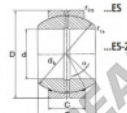

Gelenklager GEG

GEG40-ES-DURBAL - GEG40-ES-DURBAL

<https://www.123kugellager.de/kugellager-gehauselager/gelenkkopfe-gelenklager/geg/geg40-es-durbal>

GEG40-ES

Sliding combination: steel / steel

Lubrication: lubrication required

order number	type	d	B	C	D
GEG 40 ES		40	40	25	68

type	r1s min	r2s min	d4	α [°]	load rating C_0 [kN]	weight [kg]
GEG ES / GEG 40 ES-2RS	0,6	1,0	60,0	17	640,0	0,52

PRODUKTMERKMALE

Marke	DURBAL
N° Ean13	3663952505947
Innendurchmesser	40 mm
Außendurchmesser	68 mm
Dicke	25 mm
Typ	GEG
Gewicht	520 g
Gewinde	NA
Schmierung	mit
Verpackung	1
Standard	Ohne Standard

kontakt@123kugellager.de

0800 001 076 6

CRT4 de Lesquin 60 Rue Du Haut De Sainghin 59273 Fretin FRANCE