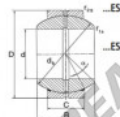

Gelenklager GEG

GEG25-ES-DURBAL - GEG25-ES-DURBAL

<https://www.123kugellager.de/kugellager-gehauselager/gelenkkopfe-gelenklager/geg/geg25-es-durbal>

GEG25-ES

Sliding combination: steel / steel

Lubrication: lubrication required

order number	measurement [mm]			
type	d	B	C	D
GEG 25 ES	25	28	18	47

type	r1s min	r2s min	d4	α [°]	load rating C_0 [kN]	weight [kg]
GEG ES / GEG 25 ES-2RS	0,6	0,6	40,7	17	310,0	0,19

PRODUKTMERKMALE

Marke	DURBAL
N° Ean13	3663952505855
Innendurchmesser	25 mm
Außendurchmesser	47 mm
Dicke	18 mm
Typ	GEG
Gewicht	190 g
Gewinde	NA
Schmierung	mit
Verpackung	1
Standard	Ohne Standard

kontakt@123kugellager.de

0800 001 076 6

CRT4 de Lesquin 60 Rue Du Haut De Sainghin 59273 Fretin FRANCE