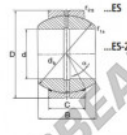

Gelenklager GEG

GEG15-ES-2RS-DURBAL - GEG15-ES-2RS-DURBAL

<https://www.123kugellager.de/kugellager-gehauselager/gelenkkopfe-gelenklager/geg/geg15-es-2rs-durbal>

GEG15-ES-2RS

Sliding combination: steel / steel

Lubrication: lubrication required

order number	type	d	B	C	D
GEG 15 ES-2RS		15	16	10	30

type	r1s min	r2s min	d4	α [°]	load rating C_0 [kN]	weight [kg]
GEG ES / GEG 15 ES-2RS	0,3	0,3	25,0	16	106,0	0,046

PRODUKTMERKMALE

Marke	DURBAL
N° Ean13	3663952505732
Innendurchmesser	15 mm
Außendurchmesser	30 mm
Dicke	10 mm
Typ	GEG
Gewicht	46 g
Gewinde	NA
Schmierung	mit
Verpackung	1
Standard	Ohne Standard

kontakt@123kugellager.de

0800 001 076 6

CRT4 de Lesquin 60 Rue Du Haut De Sainghin 59273 Fretin FRANCE