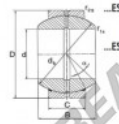

Gelenklager GEG

GEG6-E-DURBAL - GEG6-E-DURBAL

<https://www.123kugellager.de/kugellager-gehauselager/gelenkkopfe-gelenklager/geg/geg6-e-durbal>

GEG6-E

Sliding combination: steel / steel

Lubrication: lubrication required

order number	measurement [mm]			
type	d	ø	C	D
GEG 6 E	6	9	5	16

type	r1s min	r2s min	d4	$\frac{D}{d}$	load rating C_0 [kN]	weight [kg]
GEG 6 E	0,3	0,3	13,0	21	27,5	0,008

PRODUKTMERKMALE

Marke	DURBAL
N° Ean13	3663952505640
Innendurchmesser	6 mm
Außendurchmesser	16 mm
Dicke	5 mm
Typ	GEG
Gewicht	8 g
Gewinde	NA
Schmierung	mit
Verpackung	1
Standard	Ohne Standard

kontakt@123kugellager.de

0800 001 076 6

CRT4 de Lesquin 60 Rue Du Haut De Sainghin 59273 Fretin FRANCE