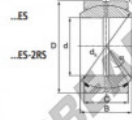

Kugelgelenke GEEW

GEZ120-ES-DURBAL - GEZ120-ES-DURBAL

<https://www.123kugellager.de/kugellager-gehauselager/gelenkkopfe-gelenklager/geew/gez120-es-durbal>

GEZ120-ES

Sliding combination: steel / steel

Lubrication: lubrication required

order number	d	B	C	D
GEZ 120 ES	120,650	105,562	90,475	187,325

type	inches	measurement [mm]			B	C	load rating	weight
		r15 min	r25 min	d1				
GEZ ES / GEZ 120 ES-2RS	4 3/4"	1,0	1,0	130,0	6	3750	11,500	

PRODUKTMERKMALE

Marke	DURBAL
N° Ean13	3663952505619
Innendurchmesser	120.65 mm
Außendurchmesser	187.325 mm
Dicke	90.475 mm
Typ	GEEW
Gewicht	11500 g
Schmierung	mit
Verpackung	1

kontakt@123kugellager.de

0800 001 076 6

CRT4 de Lesquin 60 Rue Du Haut De Sainghin 59273 Fretin FRANCE