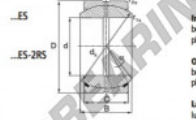

Kugelgelenke GEEW

GEZ120-ES-2RS-DURBAL - GEZ120-ES-2RS-DURBAL

<https://www.123kugellager.de/kugellager-gehauselager/gelenkkopfe-gelenklager/geew/gez120-es-2rs-durbal>

GEZ120-ES-2RS

Sliding combination: steel / steel

Lubrication: lubrication required

order number	d	measurement [mm]	C	D
GEZ 120 ES-2RS	120,650	105,562	90,475	187,325

type	inches	measurement [mm]				load rating	weight
		r15 min	r25 min	d_s	is		
GEZ ES / GEZ 120 ES-2RS	4 3/4"	1,0	1,0	130,0	6	3750	11,500

PRODUKTMERKMALE

Marke	DURBAL
N° Ean13	3663952505602
Innendurchmesser	120.65 mm
Außendurchmesser	187.325 mm
Dicke	90.475 mm
Typ	GEEW
Gewicht	11500 g
Schmierung	mit
Verpackung	1

kontakt@123kugellager.de

0800 001 076 6

CRT4 de Lesquin 60 Rue Du Haut De Sainghin 59273 Fretin FRANCE