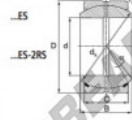

Kugelgelenke GEEW

GEZ101-ES-DURBAL - GEZ101-ES-DURBAL

<https://www.123kugellager.de/kugellager-gehauselager/gelenkkopfe-gelenklager/geew/gez101-es-durbal>

GEZ101-ES

Sliding combination: steel / steel

Lubrication: lubrication required

order number	d	B	C	D
GEZ 101 ES	101,600	88,900	76,200	158,750

type	inches	measurement [mm]			B	C	load rating	weight
		r15 min	r25 min	d₁				
GEZ ES / GEZ 101 ES-2RS	4"	1,0	1,0	109,5	6	2650	7,000	

PRODUKTMERKMALE

Marke	DURBAL
N° Ean13	3663952505534
Innendurchmesser	101.6 mm
Innendurchmesser	4" inch
Außendurchmesser	158.75 mm
Außendurchmesser	6 1/4" inch
Dicke	76.2 mm
Dicke	3" inch
Typ	GEEW
Gewicht	7000 g
Schmierung	mit
Verpackung	1

kontakt@123kugellager.de

0800 001 076 6

CRT4 de Lesquin 60 Rue Du Haut De Sainghin 59273 Fretin FRANCE