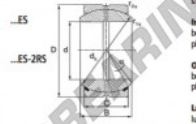

Kugelgelenke GEEW

GEZ95-ES-2RS-DURBAL - GEZ95-ES-2RS-DURBAL

<https://www.123kugellager.de/kugellager-gehauselager/gelenkkopfe-gelenklager/geew/gez95-es-2rs-durbal>

GEZ95-ES-2RS

Sliding combination:

steel / steel

Lubrication: lubrication required

order number type	d	B	C	D
GEZ 95 ES-2RS	95,250	83,337	71,425	149,225

type	inches	measurement [mm]			is T1	load rating C₀ [kN]	weight [kg]
		r15 min	r25 min	d₂			
GEZ ES / GEZ 95 ES-2RS	3 3/4"	1,0	1,0	100,0	6	2360	5,800

PRODUKTMERKMALE

Marke	DURBAL
N° Ean13	3663952505497
Innendurchmesser	95.25 mm
Außendurchmesser	149.225 mm
Dicke	71.425 mm
Typ	GEEW
Gewicht	5800 g
Schmierung	mit
Verpackung	1

kontakt@123kugellager.de

0800 001 076 6

CRT4 de Lesquin 60 Rue Du Haut De Sainghin 59273 Fretin FRANCE