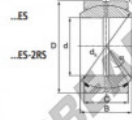

Kugelgelenke GEEW GEZ88-ES-DURBAL - GEZ88-ES-DURBAL

<https://www.123kugellager.de/kugellager-gehauselager/gelenkkopfe-gelenklager/geew/gez88-es-durbal>

GEZ88-ES

Sliding combination: steel / steel

Lubrication: lubrication required

order number type	d	measurement [mm] B	C	D
GEZ 88 ES	88,900	77,775	66,675	139,700

type	inches	measurement [mm]			is T1	load rating C₀ [kN]	weight [kg]
		r15 min	r25 min	d_s			
GEZ ES / GEZ 88 ES-2RS	3 1/2"	1,0	1,0	130,0	6	2040	4,790

PRODUKTMERKMALE

Marke	DURBAL
N° Ean13	3663952505459
Innendurchmesser	88.9 mm
Außendurchmesser	139.7 mm
Dicke	66.675 mm
Typ	GEEW
Gewicht	4790 g
Schmierung	mit
Verpackung	1

kontakt@123kugellager.de

0800 001 076 6

CRT4 de Lesquin 60 Rue Du Haut De Sainghin 59273 Fretin FRANCE