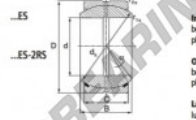

Kugelgelenke GEEW

GEZ76-ES-DURBAL - DGEZ76-ES-DURBAL

<https://www.123kugellager.de/kugellager-gehauselager/gelenkkopfe-gelenklager/geew/dgez76-es-durbal>

GEZ76-ES

Sliding combination: steel / steel

Lubrication: lubrication required

order number	d	measurement [mm]	C	D
GEZ 76 ES	76,200	66,675	57,150	120,650

type	inches	measurement [mm]			d₁	B	load rating C₀ [N]	weight [kg]
		r15 min	r25 min	d₀				
GEZ ES / GEZ 76 ES-2RS	3"	1,0	1,0	109,5	6	1500	3,100	

PRODUKTMERKMALE

Marke	DURBAL
N° Ean13	3663952505374
Innendurchmesser	76.2 mm
Außendurchmesser	120.65 mm
Dicke	57.15 mm
Typ	GEEW
Gewicht	3100 g
Schmierung	mit
Verpackung	1

kontakt@123kugellager.de

0800 001 076 6

CRT4 de Lesquin 60 Rue Du Haut De Sainghin 59273 Fretin FRANCE