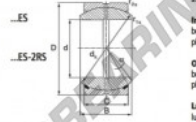

Kugelgelenke GEEW GEZ76-ES-DURBAL - GEZ76-ES-DURBAL

<https://www.123kugellager.de/kugellager-gehauselager/gelenkkopfe-gelenklager/geew/gez76-es-durbal>

GEZ76-ES

Sliding combination: steel / steel

Lubrication: lubrication required

order number type	d	measurement [mm] B	C	D
GEZ 76 ES	76,200	66,675	57,150	120,650

type	inches	measurement [mm]			d₁	d₂	d₃	load rating C₉₀ [kg]	weight [kg]
		r15 min	r25 min	d₀					
GEZ ES / GEZ 76 ES-2RS	3"	1,0	1,0	109,5	6	1500	3,100		

PRODUKTMERKMALE

Marke	DURBAL
N° Ean13	3663952505374
Innendurchmesser	76.2 mm
Außendurchmesser	120.65 mm
Dicke	57.15 mm
Typ	GEEW
Gewicht	3100 g
Schmierung	mit
Verpackung	1

kontakt@123kugellager.de

0800 001 076 6

CRT4 de Lesquin 60 Rue Du Haut De Sainghin 59273 Fretin FRANCE