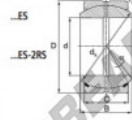

Kugelgelenke GEEW

GEZ69-ES-2RS-DURBAL - GEZ69-ES-2RS-DURBAL

<https://www.123kugellager.de/kugellager-gehauselager/gelenkkopfe-gelenklager/geew/gez69-es-2rs-durbal>

GEZ69-ES-2RS

Sliding combination: steel / steel

Lubrication: lubrication required

order number type	d	measurement [mm] B	C	D
GEZ 69 ES-2RS	69,850	61,112	52,375	111,125

type	inches	measurement [mm]				load rating C₀ [N]	weight [kg]
		r15 min	r25 min	d₂	is T1		
GEZ ES / GEZ 69 ES-2RS	2 3/4"	1,0	1,0	100,0	6	1250	2,420

PRODUKTMERKMALE

Marke	DURBAL
N° Ean13	3663952505336
Innendurchmesser	69.85 mm
Außendurchmesser	111.125 mm
Dicke	52.375 mm
Typ	GEEW
Gewicht	2420 g
Schmierung	mit
Verpackung	1

kontakt@123kugellager.de

0800 001 076 6

CRT4 de Lesquin 60 Rue Du Haut De Sainghin 59273 Fretin FRANCE