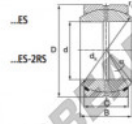

Kugelgelenke GEEW GEZ63-ES-DURBAL - GEZ63-ES-DURBAL

<https://www.123kugellager.de/kugellager-gehauselager/gelenkkopfe-gelenklager/geew/gez63-es-durbal>

GEZ63-ES

Sliding combination: steel / steel

Lubrication: lubrication required

order number	d	B	C	D
GEZ 63 ES	63,500	55,550	47,625	100,013

type	inches	measurement [mm]				is	load rating	weight
		r15 min	r25 min	d1	ISO			
GEZ ES / GEZ 63 ES-2RS	2 1/2"	0,6	1,0	92,0	6	1060	1,850	

PRODUKTMERKMALE

Marke	DURBAL
N° Ean13	3663952505299
Innendurchmesser	63.5 mm
Außendurchmesser	100.013 mm
Dicke	47.625 mm
Typ	GEEW
Gewicht	1850 g
Gewinde	Rechtsgewinde
Schmierung	mit
Verpackung	1

kontakt@123kugellager.de

0800 001 076 6

CRT4 de Lesquin 60 Rue Du Haut De Sainghin 59273 Fretin FRANCE