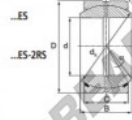

Kugelgelenke GEEW GEZ57-ES-DURBAL - GEZ57-ES-DURBAL

<https://www.123kugellager.de/kugellager-gehauselager/gelenkkopfe-gelenklager/geew/gez57-es-durbal>

GEZ57-ES

Sliding combination: steel / steel

Lubrication: lubrication required

order number	d	measurement [mm]		
type		B	C	D
GEZ 57 ES	57,150	50,013	42,850	90,488

type	inches	measurement [mm]				is	load rating	weight
		r15 min	r25 min	d_h	IT			
GEZ ES / GEZ 57 ES-2RS	2 1/4"	0,6	1,0	82,0	6	850	1,330	

PRODUKTMERKMALE

Marke	DURBAL
N° Ean13	3663952505251
Innendurchmesser	57.15 mm
Innendurchmesser	2 1/4" inch
Außendurchmesser	90.488 mm
Außendurchmesser	3 9/16" inch
Dicke	42.85 mm
Dicke	1.687" inch
Typ	GEEW
Gewicht	1330 g
Schmierung	mit
Verpackung	1

kontakt@123kugellager.de

0800 001 076 6

CRT4 de Lesquin 60 Rue Du Haut De Sainghin 59273 Fretin FRANCE