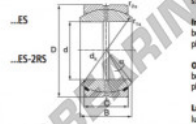

Kugelgelenke GEEW

GEZ50-ES-2RS-DURBAL - GEZ50-ES-2RS-DURBAL

<https://www.123kugellager.de/kugellager-gehauselager/gelenkkopfe-gelenklager/geew/gez50-es-2rs-durbal>

GEZ50-ES-2RS

Sliding combination: steel / steel

Lubrication: lubrication required

order number	d	B	C	D
GEZ 50 ES-2RS	50,800	44,450	38,100	80,963

type	inches	measurement [mm]				load rating	weight
		r15 min	r25 min	d2	is		
GEZ ES / GEZ 50 ES-2RS	2"	0,6	1,0	73,0	6	670	0,932

PRODUKTMERKMALE

Marke	DURBAL
N° Ean13	3663952505213
Innendurchmesser	50.8 mm
Außendurchmesser	80.963 mm
Dicke	38.1 mm
Typ	GEEW
Gewicht	932 g
Schmierung	mit
Verpackung	1

kontakt@123kugellager.de

0800 001 076 6

CRT4 de Lesquin 60 Rue Du Haut De Sainghin 59273 Fretin FRANCE