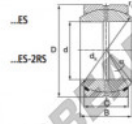

Kugelgelenke GEEW GEZ38-ES-DURBAL - GEZ38-ES-DURBAL

<https://www.123kugellager.de/kugellager-gehauselager/gelenkkopfe-gelenklager/geew/gez38-es-durbal>

GEZ38-ES

Sliding combination: steel / steel

Lubrication: lubrication required

order number type	d	B	C	D
GEZ 38 ES	38,100	33,325	28,575	61,913

type	inches	measurement [mm]				is T1	load rating C₉₀ [kN]	weight [kg]
		r15 min	r25 min	d_h				
GEZ ES / GEZ 38 ES-2RS	1 1/2"	0,6	1,0	53,0	6	375	0,422	

PRODUKTMERKMALE

Marke	DURBAL
N° Ean13	3663952505145
Innendurchmesser	38.1 mm
Außendurchmesser	61.913 mm
Dicke	28.575 mm
Typ	-
Gewicht	422 g
Schmierung	-
Verpackung	-
Standard	-

kontakt@123kugellager.de

0800 001 076 6

CRT4 de Lesquin 60 Rue Du Haut De Sainghin 59273 Fretin FRANCE