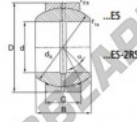

Kugelgelenke GEEW GE90-ES-DURBAL - GE90-ES-DURBAL

<https://www.123kugellager.de/kugellager-gehauselager/gelenkkopfe-gelenklager/geew/ge90-es-durbal>

GE90-ES

Sliding combination:

steel / steel

Lubrication: lubrication required

order number		measurement [mm]			
right hand thread	left hand thread	d	B	C	D
GE 90 ES		90	60	50	130

type	measurement [mm]			d_s	α [°]	load rating C₉₀ [kN]	weight [kg]
	r₁₅ min	r₂₅ min					
GE ES / DGE 90 ES-2RS	1.0	1.0	115.0	5	5	2450.0	2.700

PRODUKTMERKMALE

Marke	DURBAL
N° Ean13	3663952504704
Innendurchmesser	90 mm
Innendurchmesser	3.543" inch
Außendurchmesser	130 mm
Außendurchmesser	5.118" inch
Dicke	50 mm
Dicke	1.969" inch
Typ	GEEW
Gewicht	2700 g
Schmierung	mit
Verpackung	1

kontakt@123kugellager.de

0800 001 076 6

CRT4 de Lesquin 60 Rue Du Haut De Sainghin 59273 Fretin FRANCE