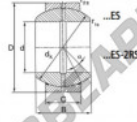

Kugelgelenke GEEW GE50-ES-DURBAL - GE50-ES-DURBAL

<https://www.123kugellager.de/kugellager-gehauselager/gelenkkopfe-gelenklager/geew/ge50-es-durbal>

GE50-ES

Sliding combination:

steel / steel

Lubrication:

lubrication required

order number		measurement [mm]			
right hand thread	left hand thread	d	B	C	D
GE 50 ES		50	35	28	75

type	measurement [mm]		d_k	α [°]	load rating C₉₀ [kN]	weight [kg]
	r₁₅ min	r₂₅ min				
GE ES / DGE 50 ES-2RS	1,0	1,0	66,0	6	780,0	0,540

PRODUKTMERKMALE

Marke	DURBAL
N° Ean13	3663952504551
Innendurchmesser	50 mm
Außendurchmesser	75 mm
Dicke	28 mm
Typ	GEEW
Gewicht	540 g
Schmierung	mit
Verpackung	1

kontakt@123kugellager.de

0800 001 076 6

CRT4 de Lesquin 60 Rue Du Haut De Sainghin 59273 Fretin FRANCE