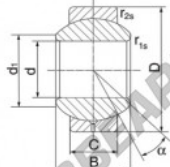

Kugelgelenke GEEW G16-PB-DURBAL - G16-PB-DURBAL

<https://www.123kugellager.de/kugellager-gehauselager/gelenkkopfe-gelenklager/geew/g16-pb-durbal>

G16-PB

Sliding combination: steel / bronze

Lubrication: lubrication required

order number	measurement [mm]				
type	D	B	C	d₁	
G 16 PB	32	21	15,00	19,3	

type	D	measurement [mm]	d₁	α [°]	load rating C₀ [kN]	weight [kg]
G 16 PB	32	28,5	15	92	0,100	

PRODUKTMERKMALE

Marke	DURBAL
N° Ean13	3663952503226
Innendurchmesser	16 mm
Außendurchmesser	32 mm
Dicke	15 mm
Typ	-
Gewicht	100 g
Gewinde	-
Schmierung	-
Verpackung	-
Standard	-

kontakt@123kugellager.de

0800 001 076 6

CRT4 de Lesquin 60 Rue Du Haut De Sainghin 59273 Fretin FRANCE