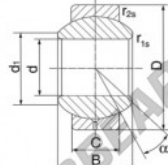

Kugelgelenke GEEW G6-PB-DURBAL - G6-PB-DURBAL

<https://www.123kugellager.de/kugellager-gehauselager/gelenkkopfe-gelenklager/geew/g6-pb-durbal>

G6-PB

Sliding combination: steel / bronze

Lubrication: lubrication required

order number	measurement [mm]				
type	D	B	C	d₁	
G 6 PB	16	9	6,75	8,9	

type	D	measurement [mm]	d₁	α [°]	load rating C₀ [N]	weight [kg]
G 6 PB	16	12,7	13	19	0,010	

PRODUKTMERKMALE

Marke	DURBAL
N° Ean13	3663952503110
Innendurchmesser	6 mm
Außendurchmesser	16 mm
Dicke	6.75 mm
Typ	GEEW
Gewicht	10 g
Schmierung	mit
Verpackung	1

kontakt@123kugellager.de

0800 001 076 6

CRT4 de Lesquin 60 Rue Du Haut De Sainghin 59273 Fretin FRANCE