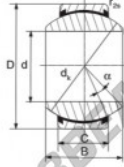

Kugelgelenke GEEW

GE60-FW-2RS-DURBAL - GE60-FW-2RS-DURBAL

<https://www.123kugellager.de/kugellager-gehauselager/gelenkkopfe-gelenklager/geew/ge60-fw-2rs-durbal>

GE60-FW-2RS

Lubrication: maintenance free

order number	measurement [mm]		
type	b	c	
GE 60 FW-2RS	60	63	40

type	measurement [mm]			load rating C₀ [kN]	weight [kg]
	r_{1a} min	r_{2a} min	D		
GE 60 FW-2RS	1,0	1,0	105	880	2,000

PRODUKTMERKMALE

Marke	DURBAL
N° Ean13	3663952502991
Innendurchmesser	60 mm
Innendurchmesser	2.362" inch
Außendurchmesser	105 mm
Außendurchmesser	4.134" inch
Dicke	40 mm
Dicke	1.575" inch
Typ	GEEW
Gewicht	2000 g
Schmierung	ohne
Verpackung	1

kontakt@123kugellager.de

0800 001 076 6

CRT4 de Lesquin 60 Rue Du Haut De Sainghin 59273 Fretin FRANCE