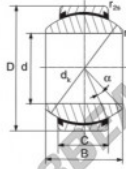

Kugelgelenke GEEW

GE30-FW-2RS-DURBAL - GE30-FW-2RS-DURBAL

<https://www.123kugellager.de/kugellager-gehauselager/gelenkkopfe-gelenklager/geew/ge30-fw-2rs-durbal>

GE30-FW-2RS

Lubrication: maintenance free

order number type	measurement [mm]		
	b	c	
GE 30 FW-2RS	30	32	20

type	r1s min	r2s min	measurement [mm]			load rating Ca [kN]	weight [g]
			D	d1	α [°]		
GE 30 FW-2RS	0,6	1,0	55	47,0	17	224	0,290

PRODUKTMERKMALE

Marke	DURBAL
N° Ean13	3663952502908
Innendurchmesser	30 mm
Außendurchmesser	55 mm
Dicke	20 mm
Typ	-
Gewicht	290 g
Schmierung	-
Verpackung	-

kontakt@123kugellager.de

0800 001 076 6

CRT4 de Lesquin 60 Rue Du Haut De Sainghin 59273 Fretin FRANCE