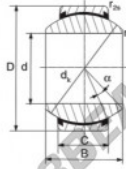

Kugelgelenke GEEW

GE30-FW-2RS-DURBAL - DGE30-FW-2RS-DURBAL

<https://www.123kugellager.de/kugellager-gehauselager/gelenkkopfe-gelenklager/geew/dge30-fw-2rs-durbal>

GE30-FW-2RS

Lubrication: maintenance free

order number type	measurement [mm]		
	b	c	
GE 30 FW-2RS	30	32	20

type	r1s min	r2s min	measurement [mm]			load rating Ca [kN]	weight [g]
			D	d1	α [°]		
GE 30 FW-2RS	0,6	1,0	55	47,0	17	224	0,290

PRODUKTMERKMALE

Marke	DURBAL
N° Ean13	3663952502908
Innendurchmesser	30 mm
Außendurchmesser	55 mm
Dicke	20 mm
Typ	GEEW
Gewicht	290 g
Schmierung	ohne
Verpackung	1

kontakt@123kugellager.de

0800 001 076 6

CRT4 de Lesquin 60 Rue Du Haut De Sainghin 59273 Fretin FRANCE