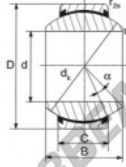

Kugelgelenke GEEW

GE25-FW-2RS-DURBAL - GE25-FW-2RS-DURBAL

<https://www.123kugellager.de/kugellager-gehauselager/gelenkkopfe-gelenklager/geew/ge25-fw-2rs-durbal>

GE25-FW-2RS

Lubrication: maintenance free

order number type	measurement [mm]		
		B	C
GE 25 FW-2RS	25	28	18

type	r1s min	r2s min	measurement [mm]			load rating Ca [kN]	weight [g]
			D	d1	α [°]		
GE 25 FW-2RS	0,6	0,6	47	40,7	17	166	0,190

PRODUKTMERKMALE

Marke	DURBAL
N° Ean13	3663952502878
Innendurchmesser	25 mm
Außendurchmesser	47 mm
Dicke	18 mm
Typ	GEEW
Gewicht	190 g
Schmierung	ohne
Verpackung	1

kontakt@123kugellager.de

0800 001 076 6

CRT4 de Lesquin 60 Rue Du Haut De Sainghin 59273 Fretin FRANCE