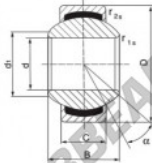

Kugelgelenke GEEW SGE8-FW-DURBAL - SGE8-FW-DURBAL

<https://www.123kugellager.de/kugellager-gehauselager/gelenkkopfe-gelenklager/geew/sge8-fw-durbal>

SGE8-FW

Lubrication: maintenance free

Attention: Articles have minimum quantity

order number	measurement [mm]			
type	B	C	d₁ min	
SGE 8 FW	8	11	6	11

type	measurement [mm]		D	α [°]	load rating C₀ [N]	weight [kg]
	r₁ min	r₂ min				
SGE 8 FW	0,3	0,3	19	21	21,0	0,014

PRODUKTMERKMALE

Marke	DURBAL
N° Ean13	3663952502656
Innendurchmesser	8 mm
Außendurchmesser	19 mm
Dicke	6 mm
Typ	GEEW
Gewicht	14 g
Schmierung	ohne
Verpackung	1

kontakt@123kugellager.de

0800 001 076 6

CRT4 de Lesquin 60 Rue Du Haut De Sainghin 59273 Fretin FRANCE