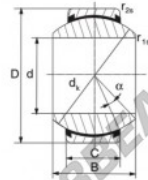

Kugelgelenke GEEW

GE15-UK-2RS-DURBAL - GE15-UK-2RS-DURBAL

<https://www.123kugellager.de/kugellager-gehauselager/gelenkkopfe-gelenklager/geew/ge15-uk-2rs-durbal>

GE15-UK-2RS

Lubrication: maintenance free

order number	measurement [mm]			C	d₁ min
type	B	C	d₁		
GE 15 UK-2RS	15	12	9		18

type	measurement [mm]		D	α [°]	load rating C₀ [N]	weight [kg]
	r_{1s} min	r_{2s} min				
GE 15 UK-2RS	0,3	0,3	26	10	60	0,041

PRODUKTMERKMALE

Marke	DURBAL
N° Ean13	3663952502410
Innendurchmesser	15 mm
Außendurchmesser	26 mm
Dicke	9 mm
Typ	GEEW
Gewicht	41 g
Schmierung	ohne
Verpackung	1

kontakt@123kugellager.de

0800 001 076 6

CRT4 de Lesquin 60 Rue Du Haut De Sainghin 59273 Fretin FRANCE