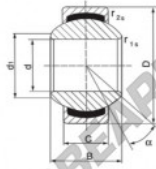

Kugelgelenke GEEW GE30-FW-DURBAL - GE30-FW-DURBAL

<https://www.123kugellager.de/kugellager-gehauselager/gelenkkopfe-gelenklager/geew/ge30-fw-durbal>

GE30-FW

order number	d	B	C	d₁ min
GE 30 FW	30	32	20	34

type	measurement [mm]		D	α [°]	load rating C₀ [kN]	weight [kg]
	r₁ min	r₂ min				
GE 30 FW	0,6	0,6	55	17	212,0	0,304

PRODUKTMERKMALE

Marke	DURBAL
N° Ean13	3663952502397
Innendurchmesser	30 mm
Außendurchmesser	55 mm
Dicke	20 mm
Typ	GEEW
Gewicht	304 g
Schmierung	ohne
Verpackung	1

kontakt@123kugellager.de

0800 001 076 6

CRT4 de Lesquin 60 Rue Du Haut De Sainghin 59273 Fretin FRANCE