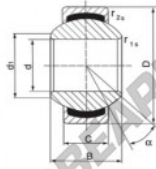

Kugelgelenke GEEW GE25-FW-DURBAL - GE25-FW-DURBAL

<https://www.123kugellager.de/kugellager-gehauselager/gelenkkopfe-gelenklager/geew/ge25-fw-durbal>

GE25-FW

order number	d	B	C	d₁ min
GE 25 FW	25	28	18	29

type	measurement [mm]		D	α [°]	load rating C₀ [kN]	weight [kg]
	r₁ min	r₂ min				
GE 25 FW	0,6	0,6	47	17	166,0	0,203

PRODUKTMERKMALE

Marke	DURBAL
N° Ean13	3663952502366
Innendurchmesser	25 mm
Außendurchmesser	47 mm
Dicke	18 mm
Typ	GEEW
Gewicht	203 g
Schmierung	ohne
Verpackung	1

kontakt@123kugellager.de

0800 001 076 6

CRT4 de Lesquin 60 Rue Du Haut De Sainghin 59273 Fretin FRANCE